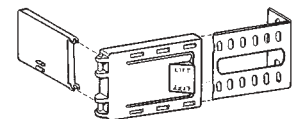

G 4-7349-01 84 - 156", rod section only

Corner Hinge

G 4-7169-01

Centre Supports

Bulk Pack Sold in full cases only

G 4-7879-1 Clearance: 3 1/2 - 6"

G 4-7889-1 6 - 8 1/2"

Universal Brackets