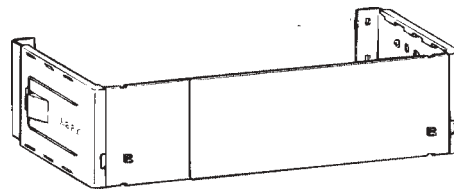

JACKSON

Section 1
Curtain Rods

4 1/2" Dauphine Rods

Complete sets

Rods, brackets and supports
Adjustable Clearance: 3 - 5 1/2"

G 4-741-1 18 - 28" Rod, 0 Supports

G 4-742-1 28 - 48" Rod, 1 Support

G 4-743-1 48 - 84" Rod, 1 Support

G 4-744-1 84 - 156" Rod, 2 Supports

Dauphine Bulk Rodding

Sold in Full Cases Only

G 4-7519-1 18 - 28"

G 4-7529-1 28 - 48"

G 4-7539-1 48 - 84"

G 4-7549-1 84 - 156"

Dauphine Brackets