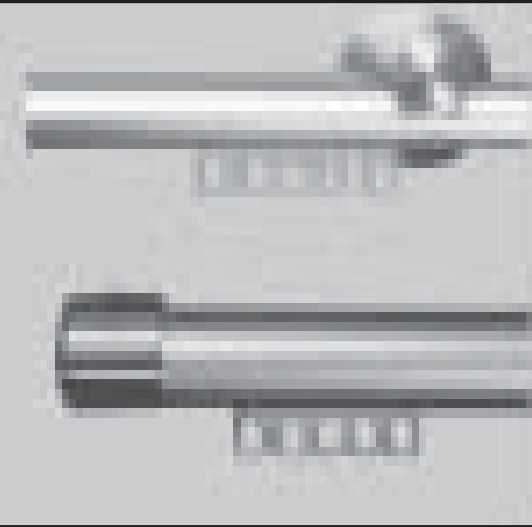

JACKSON

Section 1
Curtain Rods

4 1/2" Dauphine Rods

Complete sets

Rods, brackets and supports
Adjustable Clearance: 3 - 5 1/2"

G 4-741-1 18 - 28" Rod, 0 Supports

G 4-742-1 28 - 48" Rod, 1 Support

G 4-743-1 48 - 84" Rod, 1 Support

G 4-744-1 84 - 156" Rod, 2 Supports

Dauphine Bulk Rodding

Sold in Full Cases Only

G 4-7519-1 18 - 28"

G 4-7529-1 28 - 48"

G 4-7539-1 48 - 84"

G 4-7549-1 84 - 156"

Dauphine Brackets