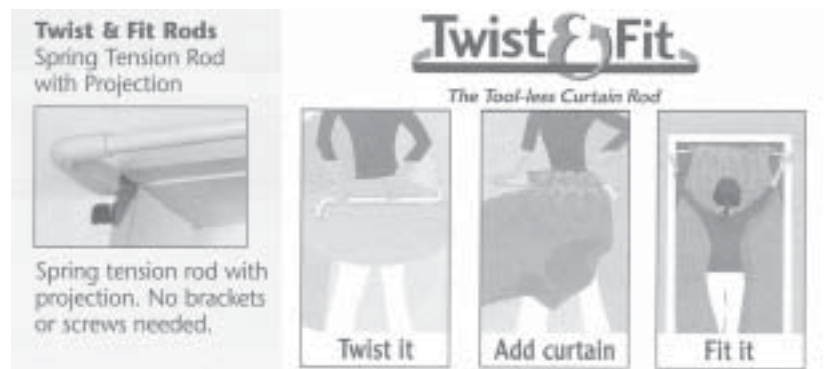

Twist and Fit Rods

Twist & Fit

Easy as 1-2-3

This innovative, time saving rod requires no tools because it operates like a spring tension rod. Use the Twist & Fit with a 1" pocket curtain, sheer or valance. (Holds up to 5lbs. of weight. 2 1/2" projection).

Twist and Fit Rod

Clearance 2", Projection 2 1/2"

K 7300-025 18-28" White

K 7301-025 28 - 48" White

Directions for use.

1. **Expand the rod** to the width of the window opening plus 1/2" -1". (expand by twisting)
2. **Add curtain** - Remove the elbow (projection bracket), slide the curtain pocket onto the rod and then replace the elbow.
3. **Install into the Window Opening** - place one end into the window, then compress rod and place remaining end into the window opening.

(note : window depth must be at least 1/2" deep)