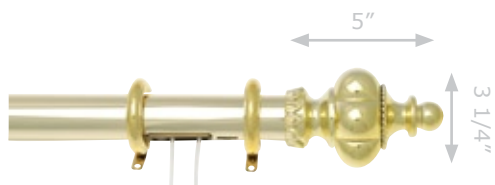

1 1/2" Windsor Traverse Rod Brushed Antique Brass

Projection 3 1/2 - 4 1/2" Clearance 2 1/2 - 3 1/2"

G 1-541-85	28-48"	12 slides	0 center support
G 1-542-85	48-84"	20 slides	1 center support
G 1-543-85	66-120"	26 slides	2 center supports
G 1-544-85	84-156"	32 slides	3 center supports
G 1-5552-85	130-240"	56 slides	5 center supports

Graber Decorative Traverse Rods

1 1/2" Alexandria Traverse Rod

Projection 3 1/2 - 4 1/2" Clearance 2 1/2 - 3 1/2"

G 1-621-8	28-48"	12 slides	0 center support
G 1-622-8	48-84"	20 slides	1 center support
G 1-623-8	66-120"	26 slides	2 center supports
G 1-624-8	84-156"	32 slides	3 center supports
G 1-6252-8	130-240"	56 slides	5 center supports