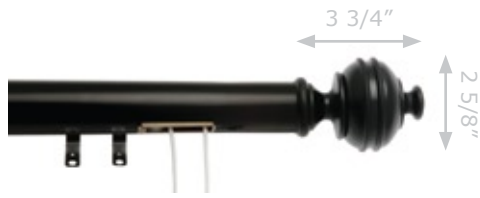

Graber Decorative Traverse Rods

1 1/2" Windsor Traverse Rod Black

Projection 3 1/2 - 4 1/2" Clearance 2 1/2 - 3 1/2"

G 1-541-39	28-48"	12 slides	0 center support
G 1-542-39	48-84"	20 slides	1 center support
G 1-543-39	66-120"	26 slides	2 center supports
G 1-544-39	84-156"	32 slides	3 center supports
G 1-5552-39	130-240"	56 slides	5 center supports

1 1/2" Windsor Traverse Rod Brushed Nickel

Projection 3 1/2 - 4 1/2" Clearance 2 1/2 - 3 1/2"

G 1-541-45	28-48"	12 slides	0 center support
G 1-542-45	48-84"	20 slides	1 center support
G 1-543-45	66-120"	26 slides	2 center supports
G 1-544-45	84-156"	32 slides	3 center supports
G 1-5552-45	130-240"	56 slides	5 center supports

1 1/2" Windsor Traverse Rod Bright Brass

Projection 3 1/2 - 4 1/2" Clearance 2 1/2 - 3 1/2"

G 1-541-8	28-48"	12 slides	0 center support
G 1-542-8	48-84"	20 slides	1 center support
G 1-543-8	66-120"	26 slides	2 center supports
G 1-544-8	84-156"	32 slides	3 center supports
G 1-5552-8	130-240"	56 slides	5 center supports