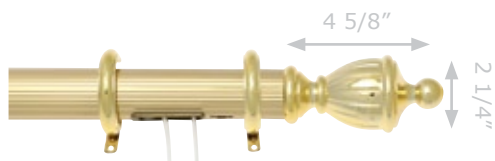

Graber Decorative Traverse Rods

1 1/2" Alexandria Traverse Rod

Projection 3 1/2 - 4 1/2" Clearance 2 1/2 - 3 1/2"

G 1-621-8	28-48"	12 slides	0 center support
G 1-622-8	48-84"	20 slides	1 center support
G 1-623-8	66-120"	26 slides	2 center supports
G 1-624-8	84-156"	32 slides	3 center supports
G 1-6252-8	130-240"	56 slides	5 center supports