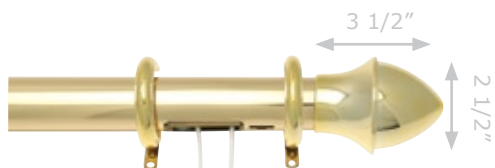

Graber Decorative Traverse Rods

1 1/2" Alexandria Traverse Rod

Projection 3 1/2 - 4 1/2" Clearance 2 1/2 - 3 1/2"

G 1-621-8	28-48"	12 slides	0 center support
G 1-622-8	48-84"	20 slides	1 center support
G 1-623-8	66-120"	26 slides	2 center supports
G 1-624-8	84-156"	32 slides	3 center supports
G 1-6252-8	130-240"	56 slides	5 center supports

1 1/2" Elegance II Traverse Rod

Projection 3 1/2 - 4 1/2" Clearance 2 1/2 - 3 1/2"

G 1-421-8	28-48"	12 slides	0 center support
G 1-422-8	48-84"	20 slides	1 center support
G 1-423-8	66-120"	26 slides	2 center supports
G 1-424-8	84-156"	32 slides	3 center supports
G 1-4252-8	130-240"	56 slides	5 center supports